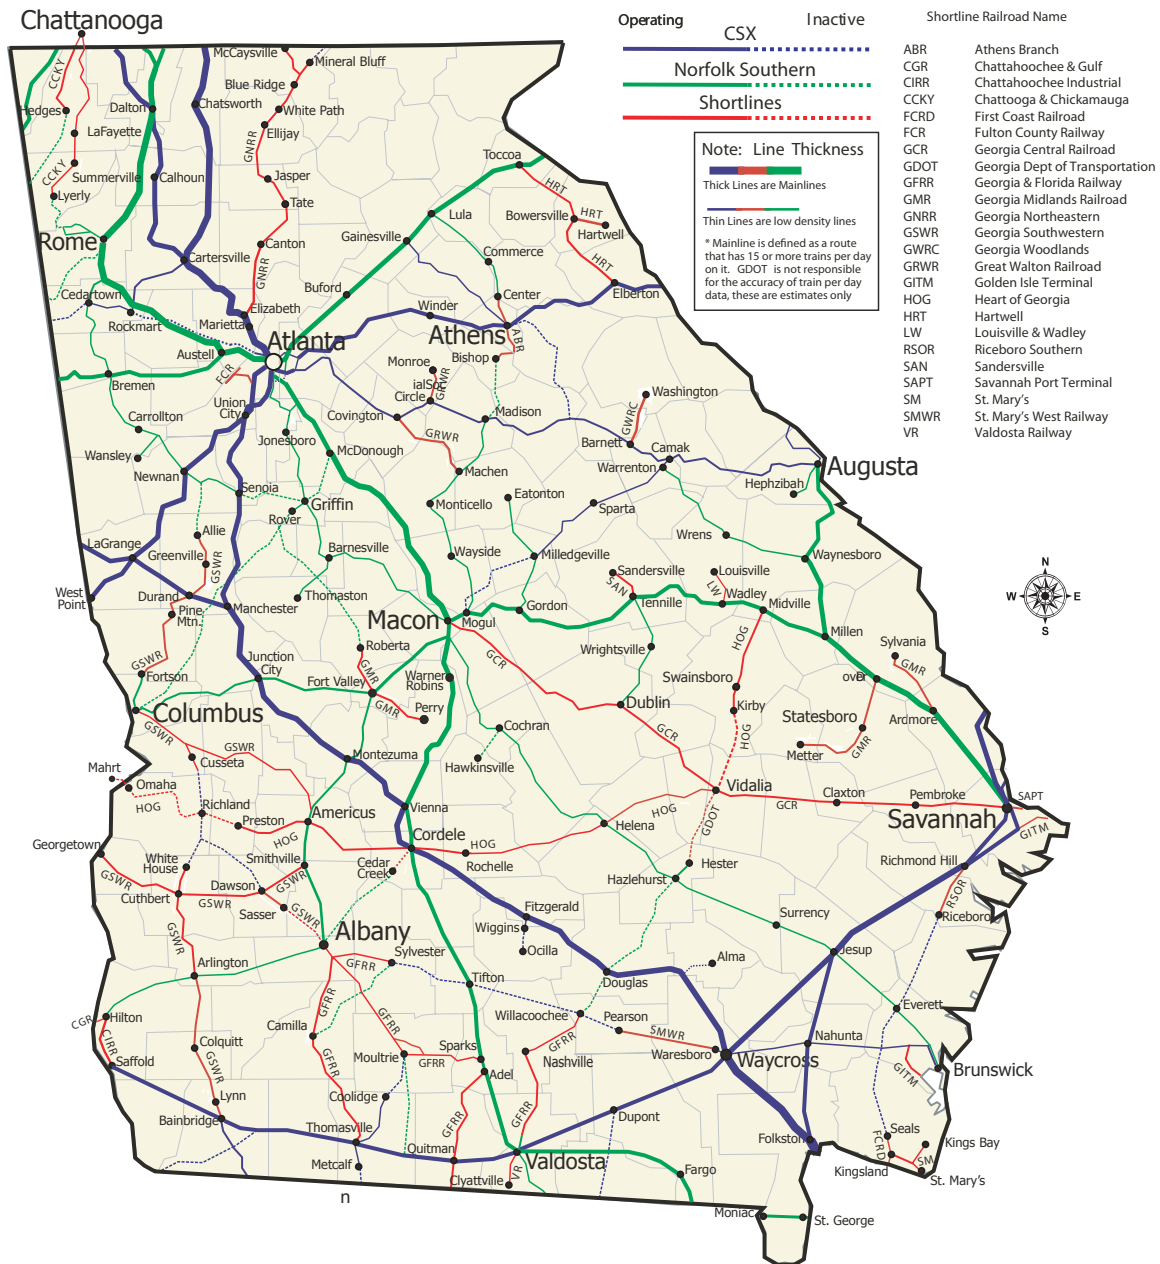

GEORGIA RAILWAYS

Source: Georgia Department of Transportation
 Office of Intermodal Programs

Georgia Department of Transportation, 2005